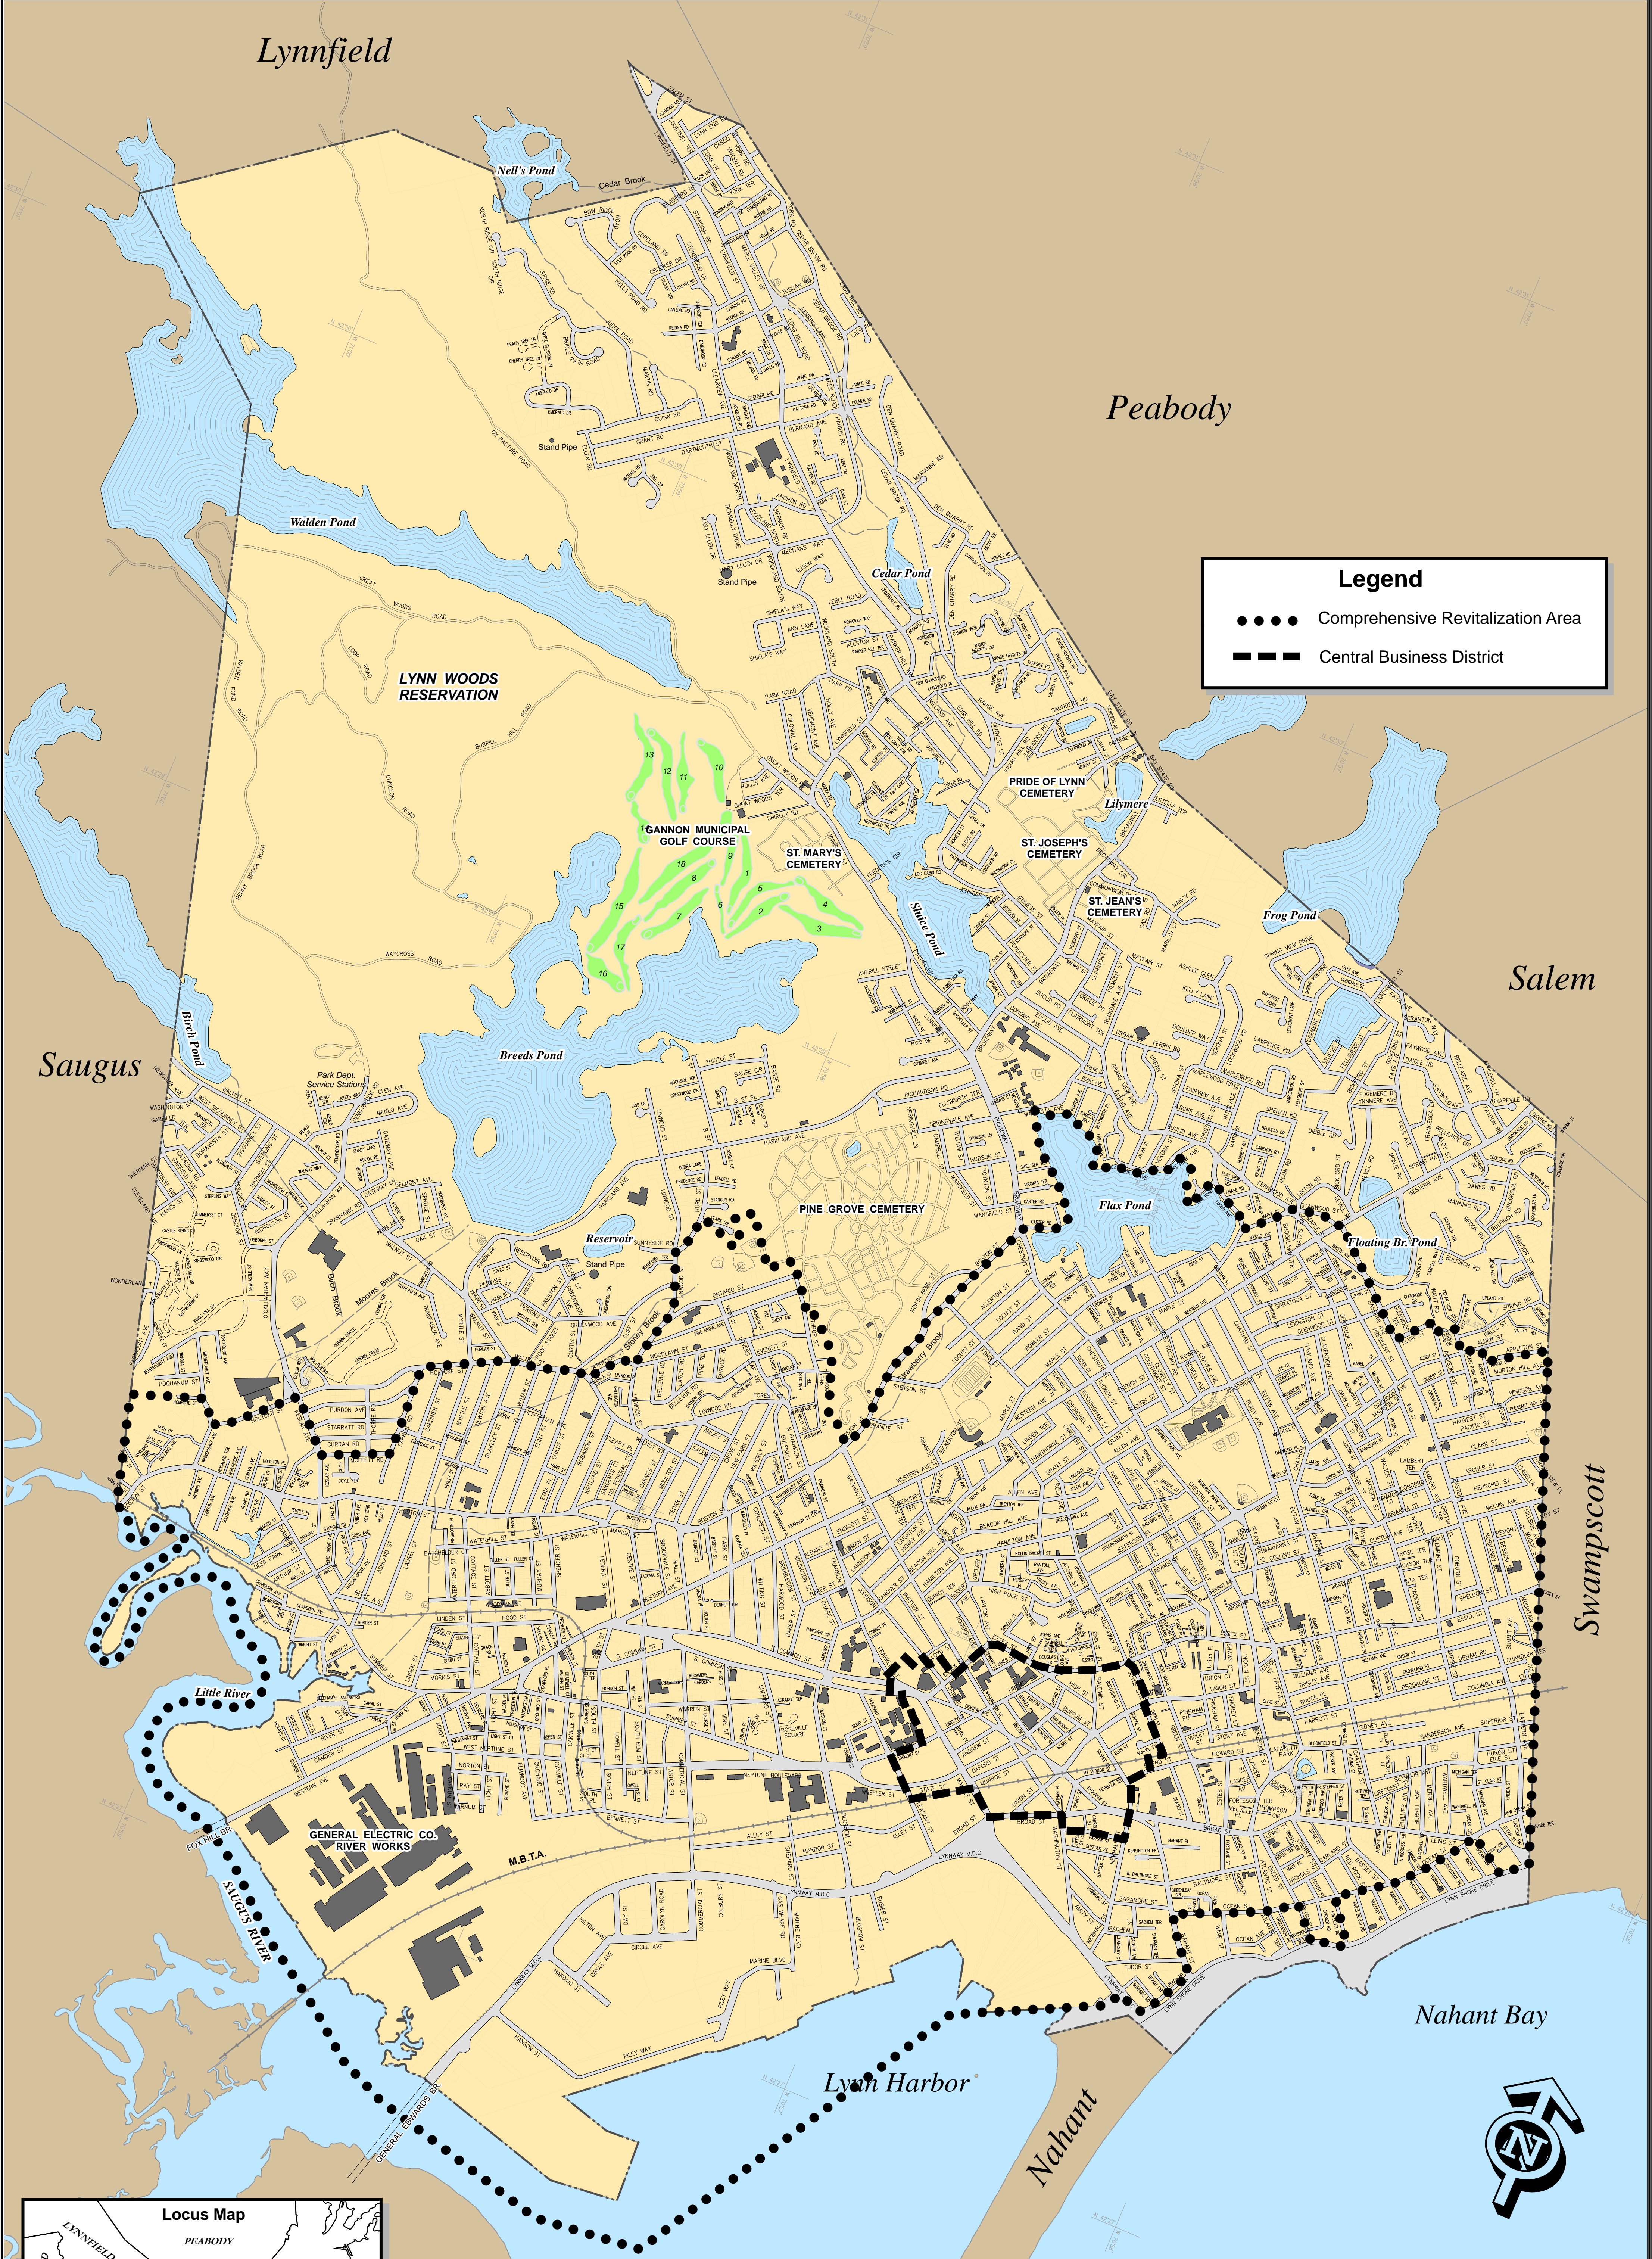

Lynnfield

Peabody

Salem

Saugus

Swampscott

Nahant Bay

Lynn Harbor

Nahant

Legend

- Comprehensive Revitalization Area
- ▬▬▬ Central Business District

Comprehensive Revitalization Area (CRA) & Central Business District (CBD)

City of Lynn, Massachusetts
Office of Economic & Community Development